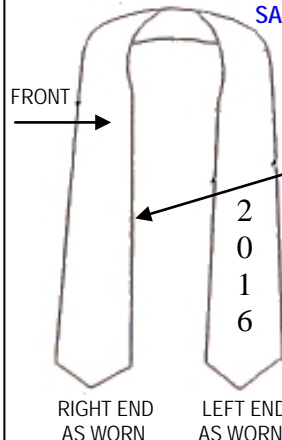

Classic Pennant Stoles

CIRCLE COLOR CHOICE FOR STOLE

QTY _____ White - Ivory - Real Gold - Sunflower - Mustard - Lace Gold - Orange - Red
Lt. Blue - Margot Blue - Royal - Purple - Navy - Emerald - Kelly - Forest Green
Petal Pink - Candy - Bordeaux - Wine - Brown - Silvermine - Steel - Black

SATIN COLOR SAMPLES CAN BE SEEN ONLINE
AT www.GradGowns.com.

SILKSCREENED SCHOOL INITIALS